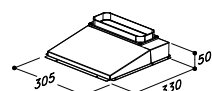

**MOTORI ESTERNI
/ REMOTE MOTORS**

I NOSTRI MODELLI / OUR MODELS

- SL /SIL: versione lusso / luxury version
- SL-TC /SIL-TC: elettronica touch control / touch control electronic
- SLTR: comando rotativo / rotative knob
- SL-P: aspirazione perimetrale / perimetrical suction
- SM: versione media / medium version
- S-DD/L: sirius downdraft con luce / sirius downdraft with light
- SLT SILT: telecomando / control unit

- DIMMER LIGHT / AMBIENT LIGHT
- TW: TUNABLE WHITE

**LE NOSTRE FINITURE
OUR FINISHING**

- ceramic: ceramica / ceramic
- inox: inox / stainless steel
- inox/glass: inox-vetro / stainless steel-glass
- verniciato / painted

**FILTRI CARBONE
/ CARBON FILTERS**