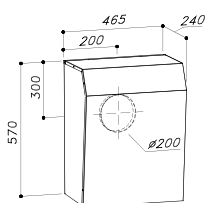

SEM 7
remote motor for outdoor
price € 1535,00