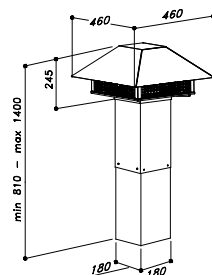

SEM 10
remote motor for indoor
price € 574,00

SEM 9
remote motor for outdoor
price € 1240,00