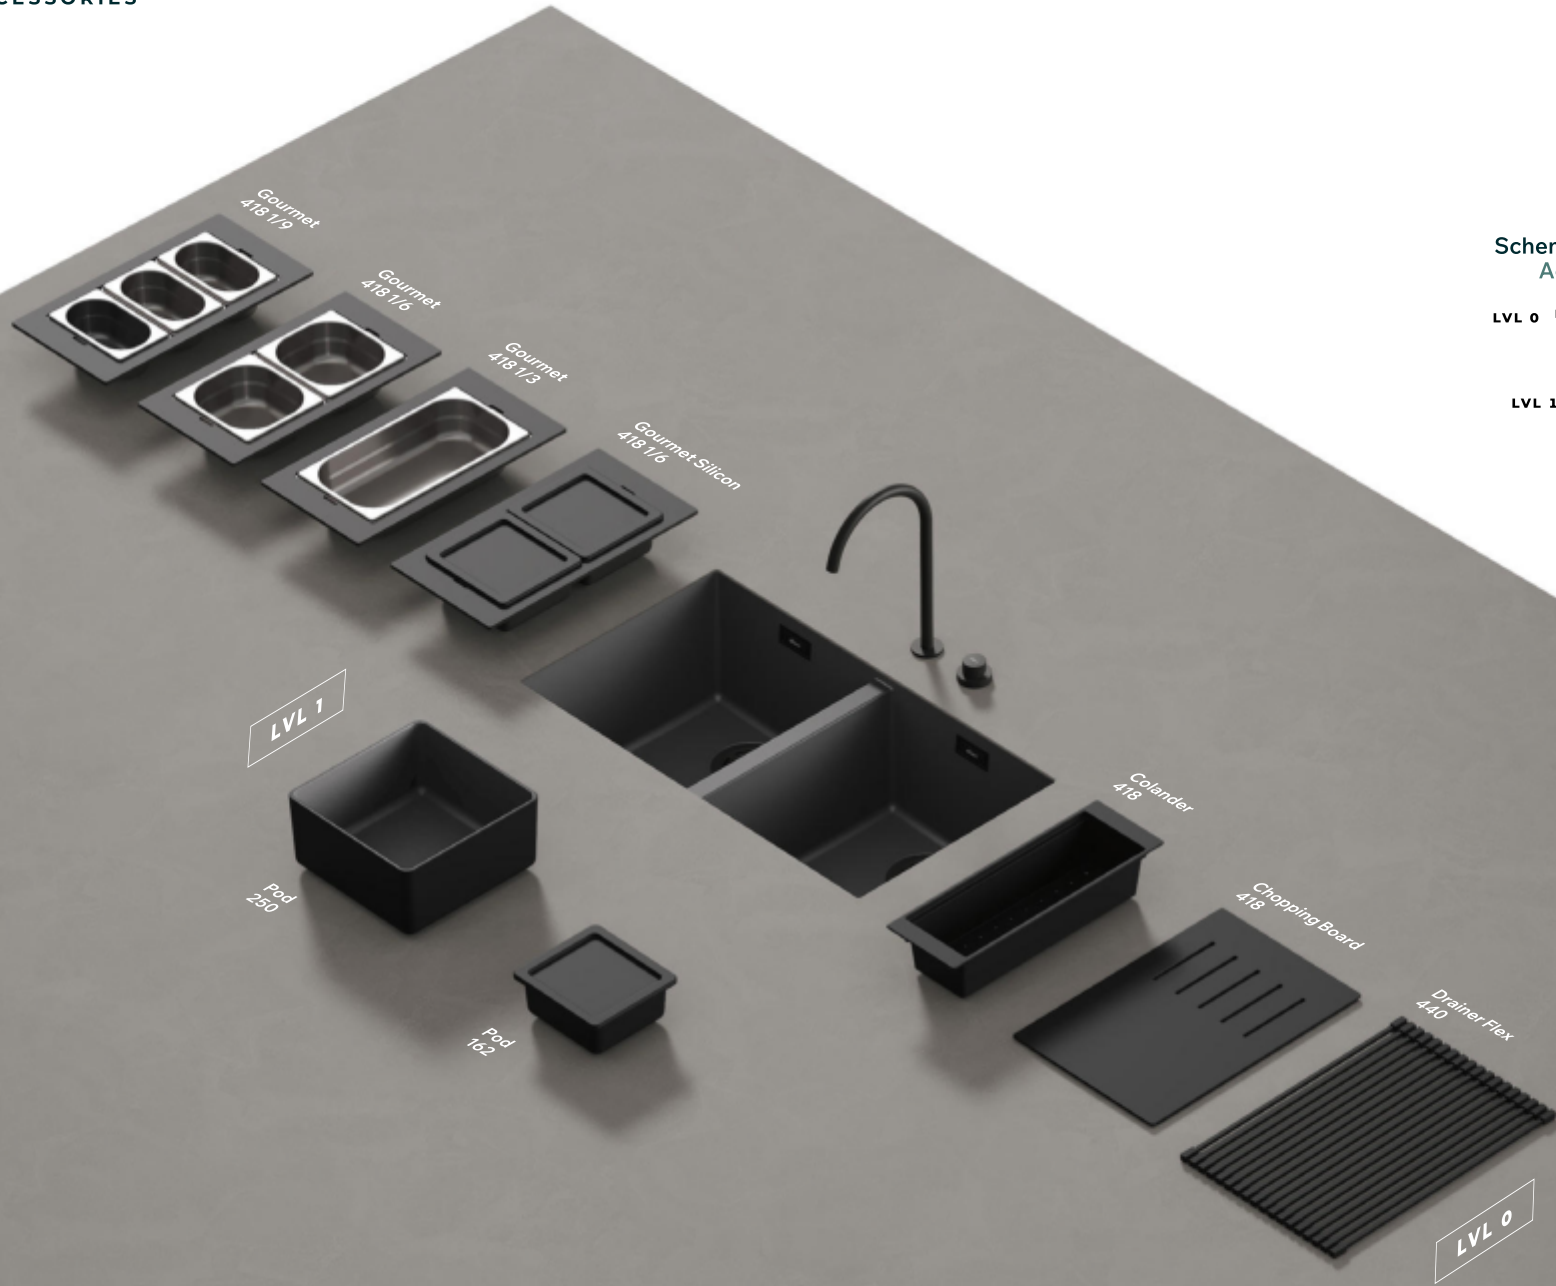

Technical note. Integra sinks must be installed by operators who are specialised in solutions integrated with the worktops.

Lavello / Sink Integra 350 White

Miscelatore / Tap Stream Plus Gold

# Integra ACCESSORIES

Possibili configurazioni  
Possible configurations

Schema posizionamento accessori  
Accessory placement diagram