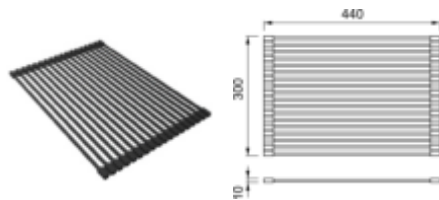

Drainer Flex 440

Gocciolatoio flessibile con barre in acciaio rivestite in silicone
Flexible drainer with silicon-coated steel bars

DIMENSIONI / DIMENSIONS
440 x 300 x 10 mm

FINITURE / FINISHES

- BK Black ARS013BK € 80