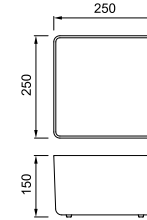

Essenza ACCESSORIES

Pod 250

Contenitore multiuso in silicone
Silicon multi-use pod

DIMENSIONI / DIMENSIONS
250 x 250 x 150 mm

FINITURE / FINISHES
BK Black APS250BK € 80
K82 Sage APS250SG € 80
K83 Clay APS250CL € 80

Pod 162