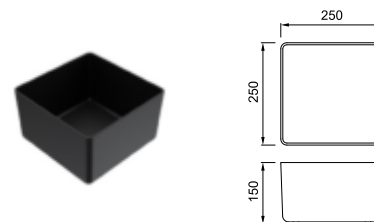

Integra ACCESSORIES

Pod 250

Contenitore multiuso in silicone
Silicon multi-use pod

DIMENSIONI / DIMENSIONS
250 x 250 x 150 mm

FINITURE / FINISHES

- BK Black APS250BK € 80
- K82 Sage APS250SG € 80
- K83 Clay APS250CL € 80