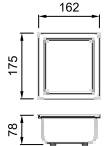

Essenza

Essenza 70

LAVELLO / SINK
1 Vasca - Reversibile / 1 Bowl - Reversible

BASE / BASE
800 mm

DIMENSIONI / DIMENSIONS
706 x 406 mm - P D 20 mm

Essenza 50

LAVELLO / SINK
Accessorio 1 vasca / 11 Accessory sink

BASE / BASE
600 mm

DIMENSIONI / DIMENSIONS
486 x 406 mm - P D 20 mm

KERATEK

- K86 BLACK
  - IN LKES7086 € 380
  - BK LKES7086BKM € 420
  - GD LKES7086GLD € 420
  - BZ LKES7086BRZ € 420

- K99 DARK GREY
  - IN LKES7099 € 380
  - BK LKES7099BKM € 420
  - GD LKES7099GLD € 420
  - BZ LKES7099BRZ € 420

- K96 WHITE
  - IN LKES7096 € 380
  - BK LKES7096BKM € 420
  - GD LKES7096GLD € 420
  - BZ LKES7096BRZ € 420

KERATEK

- K86 BLACK
  - IN LKES5086 € 320
  - BK LKES5086BKM € 360
  - GD LKES5086GLD € 360
  - BZ LKES5086BRZ € 360

- K99 DARK GREY
  - IN LKES5099 € 320
  - BK LKES5099BKM € 360
  - GD LKES5099GLD € 360
  - BZ LKES5099BRZ € 360

- K96 WHITE
  - IN LKES5096 € 320
  - BK LKES5096BKM € 360
  - GD LKES5096GLD € 360
  - BZ LKES5096BRZ € 360

CORREDO / SINK KIT
Sifone salvaspazio, Flow Pro, Troppopieno rettangolare, Kit di fissaggio.
Space-saving siphon, Flow Pro waste, Rectangular Overflow, Fixing Kit.

COMPONENTI / COMPONENTS
Overflow Rettangolare
Flow Pro

FINITURE / FINISHES
IN Inox GD Gold
BK Black BZ Bronze

Essenza ACCESSORIES

Pod 250

Contenitore multiuso in silicone
Silicon multi-use pod

DIMENSIONI / DIMENSIONS
250 x 250 x 150 mm

FINITURE / FINISHES
BK Black APS250BK € 80
K82 Sage APS250SG € 80
K83 Clay APS250CL € 80

Pod 162

Contenitore multiuso in silicone con coperchio
Silicon pod with cap

DIMENSIONI / DIMENSIONS
162 x 175 x 78 mm

FINITURE / FINISHES
BK Black APS162BK € 60

Montaggio / Assembly