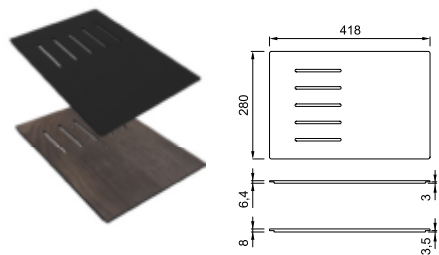

## Chopping Board 418

Tagliere in Woodtech / HPL  
Chopping board in Woodtech / HPL

**DIMENSIONI / DIMENSIONS**  
418 x 280 x 6,4 mm - fin. BK Black  
418 x 280 x 8 mm - fin. WD Wood

**FINITURE / FINISHES**