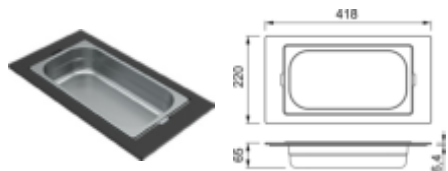

Integra ACCESSORIES

Gourmet 418 1/3