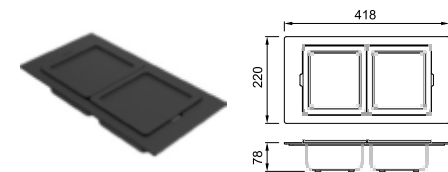

## Pod 250

Contenitore multiuso in silicone  
Silicon multi-use pod

**DIMENSIONI / DIMENSIONS**  
250 x 250 x 150 mm

**FINITURE / FINISHES**

- BK Black APS250BK € 80
- K82 Sage APS250SG € 80
- K83 Clay APS250CL € 80

## Gourmet Silicon 418

Struttura in Woodtech e vaschette con coperchio in silicone  
Woodtech frame and silicon trays with cap

**DIMENSIONI / DIMENSIONS**  
418 x 220 x 78 mm

**FINITURE / FINISHES**

- BK Black KF042078BKSIL € 200