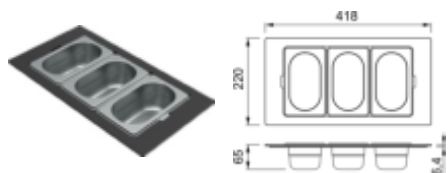

## Gourmet 418 1/3

Struttura in Woodtech e vaschetta in acciaio Inox  
Woodtech frame and stainless steel tray

**DIMENSIONI / DIMENSIONS**  
418 x 220 x 65 mm

**FINITURE / FINISHES**

- IN Inox KFO41065IN € 140
- BK Black KFO41065BK € 200
- GD Gold KFO41065GD € 300
- BZ Bronze KFO41065BZ € 300

## Gourmet 418 1/6

Struttura in Woodtech e vaschette in acciaio Inox  
Woodtech frame and stainless steel trays

**DIMENSIONI / DIMENSIONS**  
418 x 220 x 65 mm

**FINITURE / FINISHES**

- IN Inox KFO42065IN € 160
- BK Black KFO42065BK € 220
- GD Gold KFO42065GD € 340
- BZ Bronze KFO42065BZ € 340

## Gourmet 418 1/9

Struttura in Woodtech e vaschette in acciaio Inox  
Woodtech frame and stainless steel trays

**DIMENSIONI / DIMENSIONS**  
418 x 220 x 65 mm

**FINITURE / FINISHES**

- IN Inox KFO43065IN € 200
- BK Black KFO43065BK € 280
- GD Gold KFO43065GD € 380
- BZ Bronze KFO43065BZ € 380