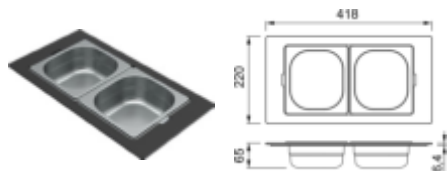

## Gourmet 418 1/3

Struttura in Woodtech e vaschetta in acciaio Inox  
Woodtech frame and stainless steel tray

**DIMENSIONI / DIMENSIONS**  
418 x 220 x 65 mm

**FINITURE / FINISHES**

- IN Inox KFO41065IN € 140
- BK Black KFO41065BK € 200
- GD Gold KFO41065GD € 300
- BZ Bronze KFO41065BZ € 300

## Gourmet 418 1/6

Struttura in Woodtech e vaschette in acciaio Inox  
Woodtech frame and stainless steel trays

**DIMENSIONI / DIMENSIONS**  
418 x 220 x 65 mm

**FINITURE / FINISHES**

- IN Inox KFO42065IN € 160
- BK Black KFO42065BK € 220
- GD Gold KFO42065GD € 340
- BZ Bronze KFO42065BZ € 340